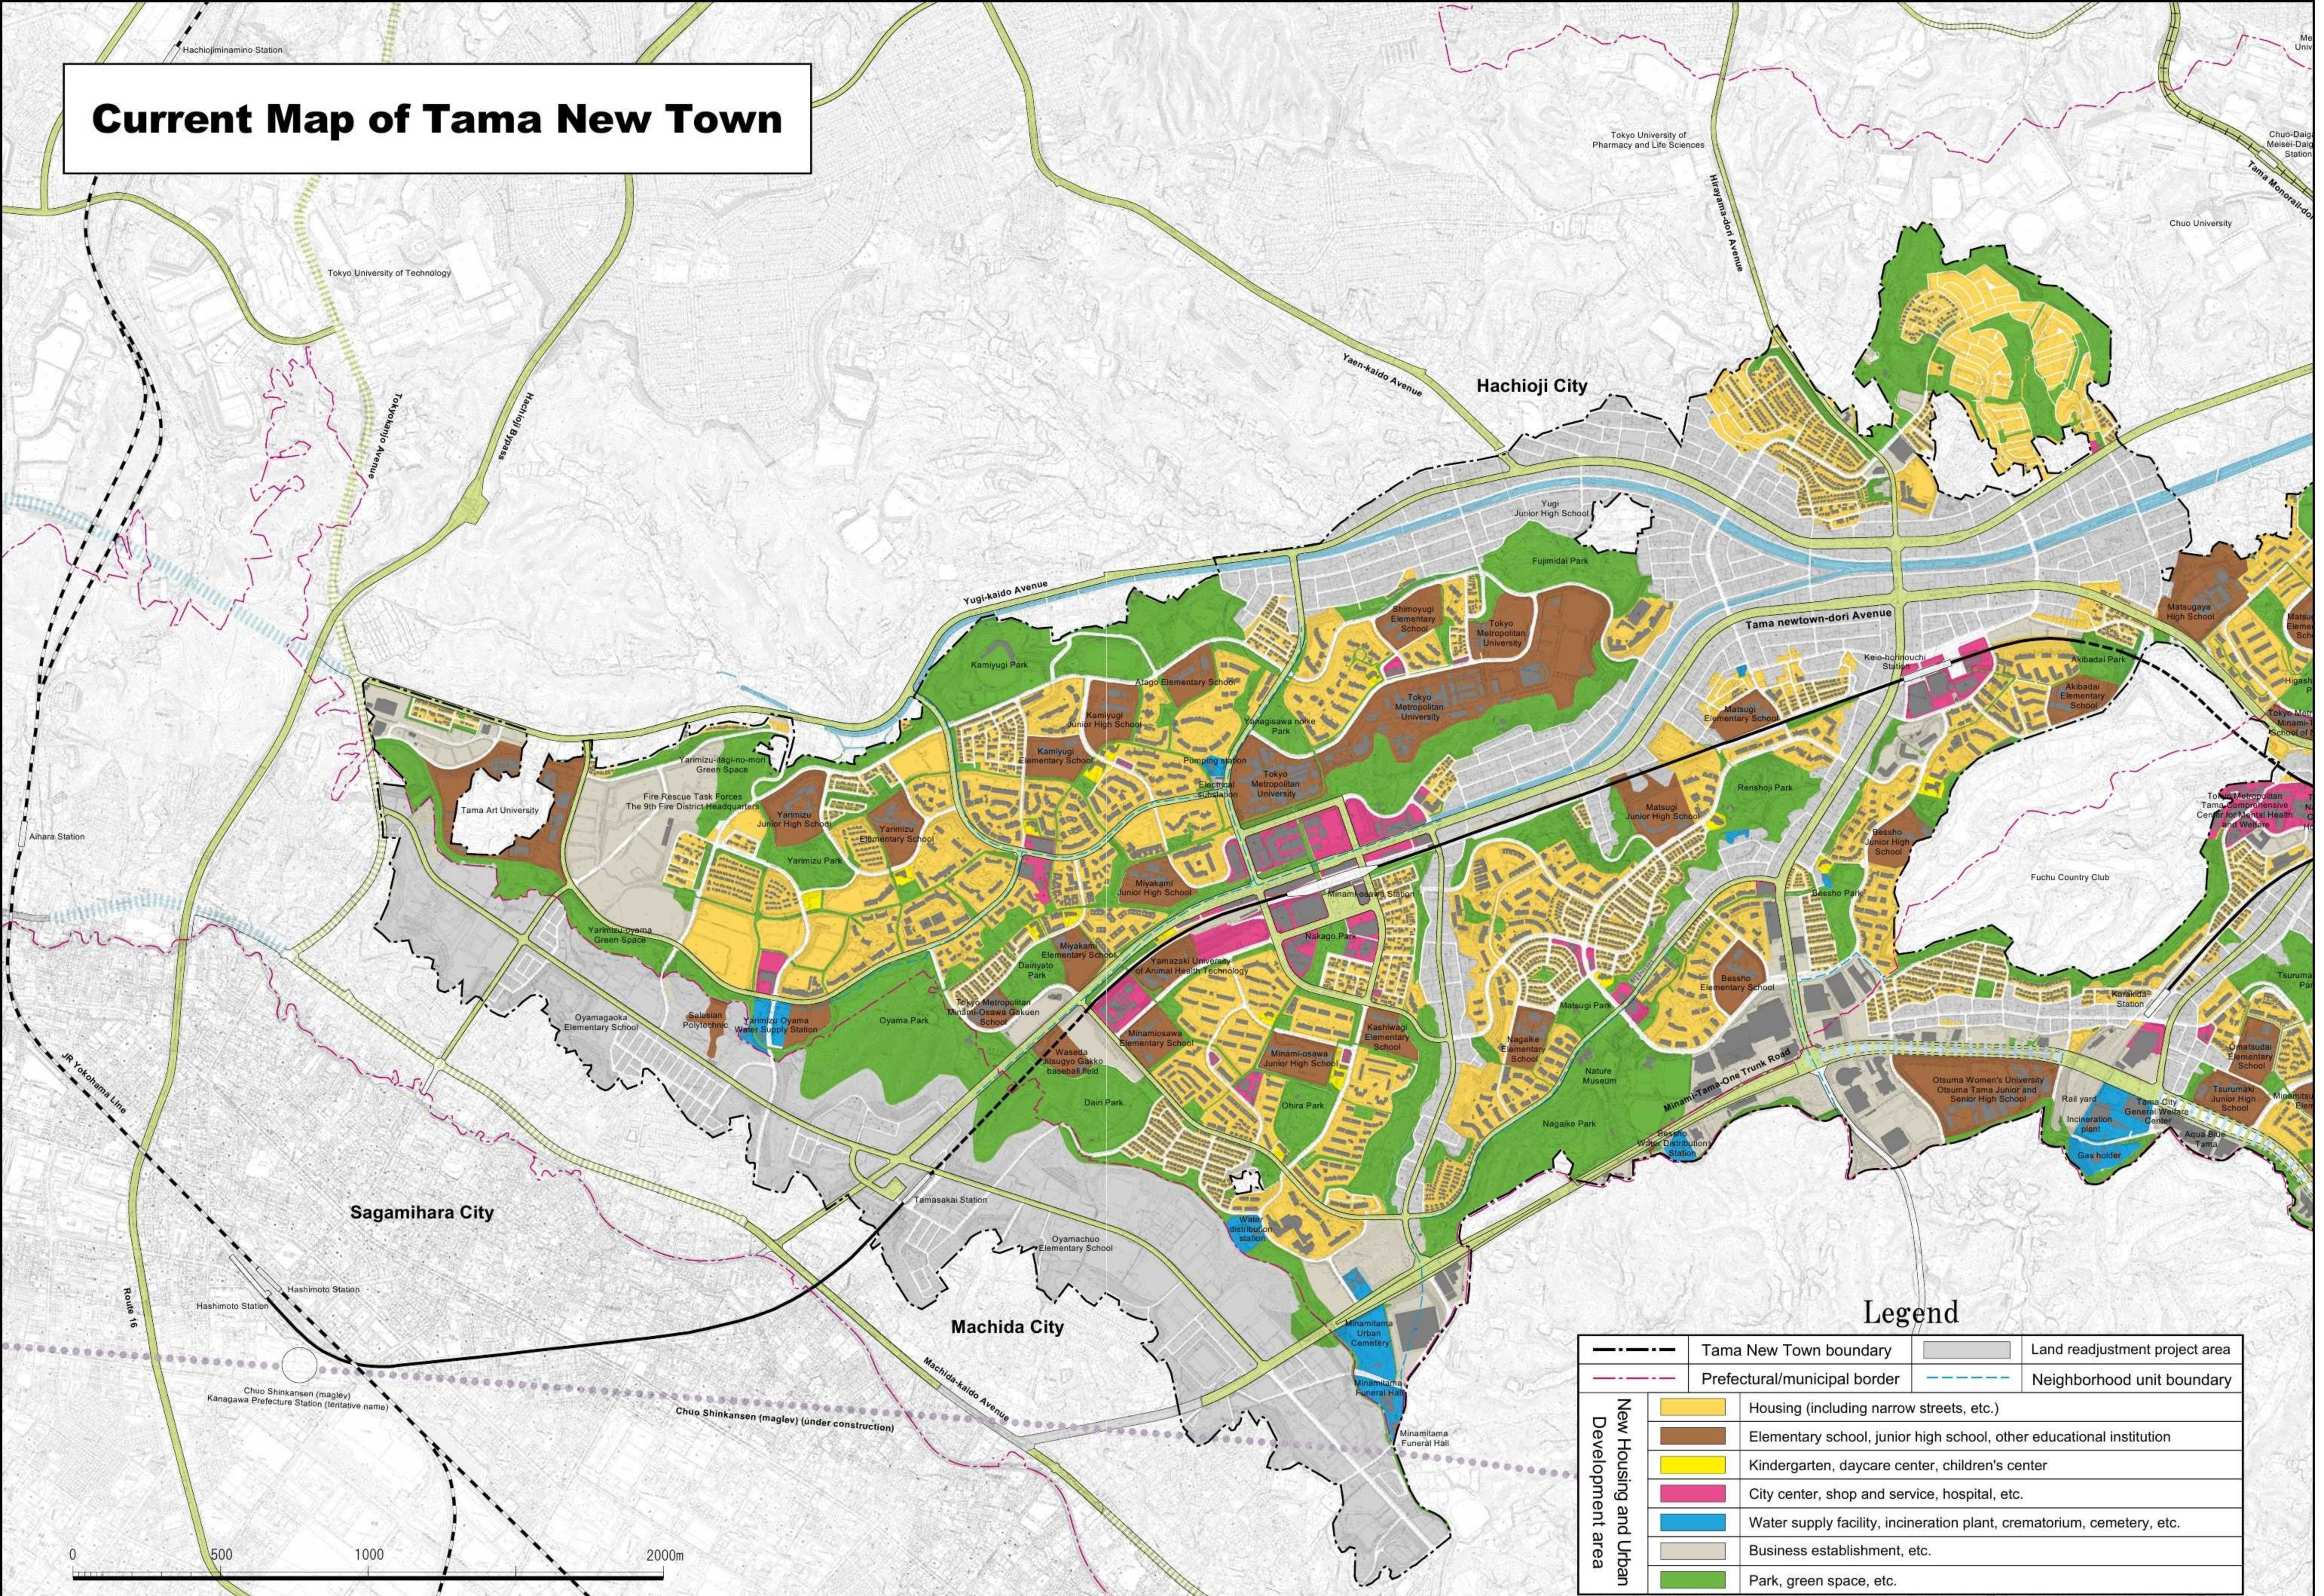

Current Map of Tama New Town

Legend	
	Tama New Town boundary
	Prefectural/municipal border
	Neighborhood unit boundary
	Housing (including narrow streets, etc.)
	Elementary school, junior high school, other educational institution
	Kindergarten, daycare center, children's center
	City center, shop and service, hospital, etc.
	Water supply facility, incineration plant, crematorium, cemetery, etc.
	Business establishment, etc.
	Park, green space, etc.

0 500 1000 2000m

This map was created from the Basic Planning Map for Tama New Town (March 2003 (Registration No.: (14) 177)). Major new facilities and buildings were added based on information as of March 31, 2017, and the map also reflects changes in the names of some facilities.